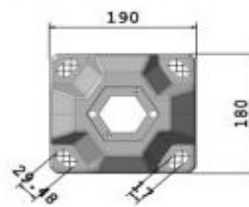

Preference of Professionals

CamBox[®]
SPACE TELESCOPIC

CamBox SPACE TELESCOPIC

DIEMNSIONS

4000-6000mm

TECHNICAL DETAILS

- + High Quality Aluminum Stainless Hexagon Pole
- + Usable In The Aviation Industry
- + Not Oscillating In The Wind
- + Easy and Fast Installation

ADJUSTABLE LENGHTS	MODEL
1 mt - 3 mt	SPACE 1+3
2 mt - 2 mt	SPACE 2+2
3 mt - 2 mt	SPACE 3+2
3 mt - 3 mt	SPACE 3+3

EAN CODE: 655343461060

Suitable With All CamBox Accesories