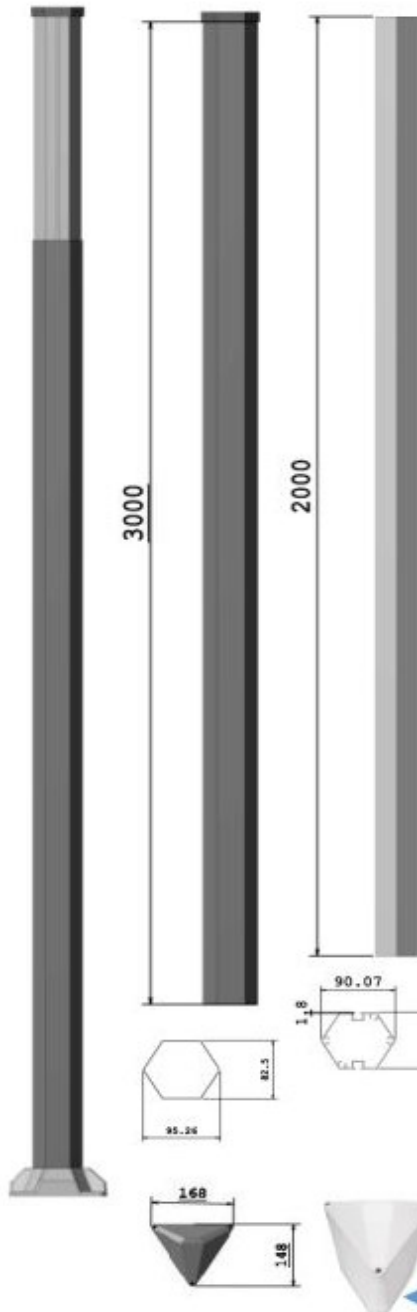

Preference of Professionals

CamBox[®]
SPACE TELESCOPIC

CamBox SPACE TELESCOPIC

DIEMNSIONS

4000-6000mm

TECHNICAL DETAILS

- + High Quality Aluminum Stainless Hexagon Pole
- + Usable In The Aviation Industry
- + Not Oscillating In The Wind
- + Easy and Fast Installation

ADJUSTABLE LENGHTS	MODEL
1 mt - 3 mt	SPACE 1+3
2 mt - 2 mt	SPACE 2+2
3 mt - 2 mt	SPACE 3+2
3 mt - 3 mt	SPACE 3+3

EAN CODE: 655343461060

Suitable With All CamBox Accesories